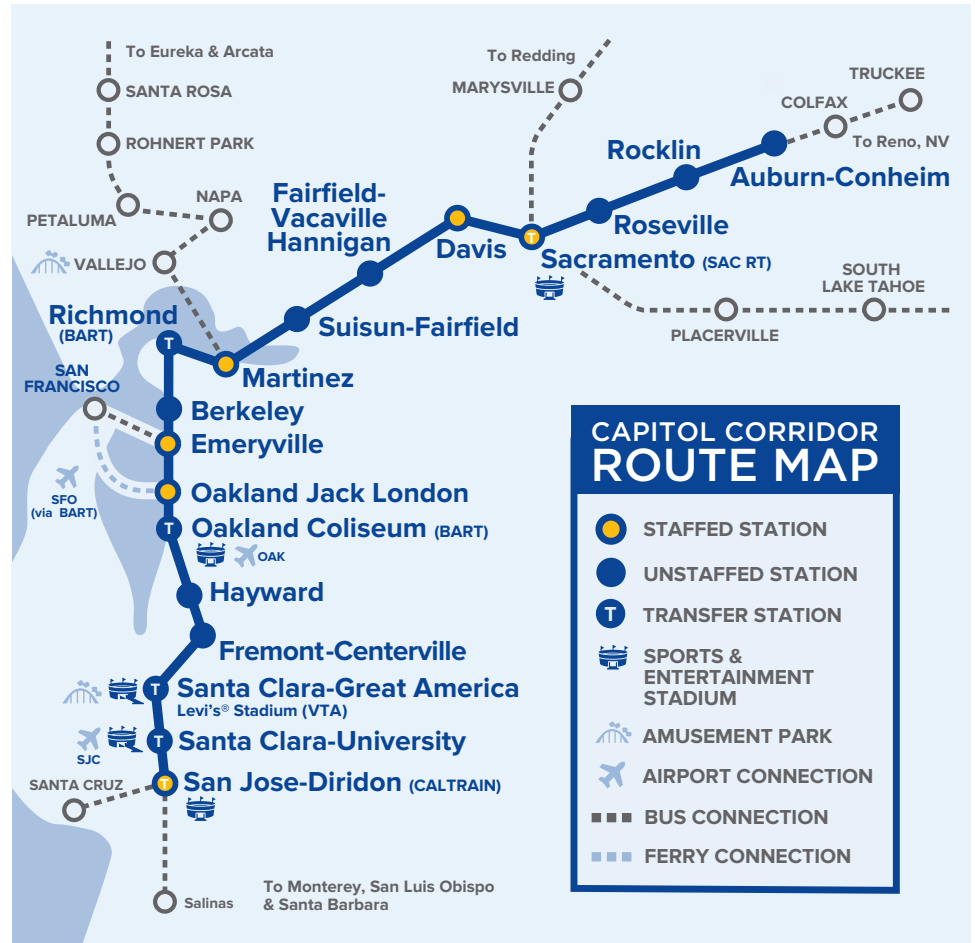

Reference Notes

Grey Amtrak Connecting Buses

Yellow Quiet Cars Available

Capitol Corridor tickets are accepted for travel on the San Joaquin service only between Oakland Jack London and Martinez, and San Francisco bus connections.

Capitol Corridor Train Stations

ARN	Auburn-Conheim 277 Nevada St. at Fulweiler St., 95603	OKJ	Oakland Jack London 245 2nd St at Alice, 94607
BKY	Berkeley University Ave. & 3rd St., underneath the University Ave. Overpass, 94710	RIC	Richmond-BART 1700 Nevin Avenue, BART Station, 94801
DAV	Davis 840 2nd St., 95616	RLN	Rocklin Rocklin Rd & Railroad Ave., 95677
EMY	Emeryville 5885 Horton St., 94608	RSV	Roseville 201 Pacific St. at Church St., 95678
FFV	Fairfield-Vacaville Hannigan 4921 Vanden Road, 95687	SAC	Sacramento 401 I St. at 5th St., 95814
FMT	Fremont 37260 Fremont Blvd., 94536	SJC	San Jose 65 Cahill Street, 95110
HAY	Hayward 22555 Meekland Ave., 94545	SCC	Santa Clara-University 1001 Railroad Ave., 95050
MTZ	Martinez 601 Marina Vista Ave., 94553	GAC	Santa Clara-Great America (Levi's Stadium®) 5099 Stars & Stripes Dr., under Tasman Dr. overpass, 95054
OAC	Oakland Coliseum-BART 700 73rd Ave., across San Leandro Blvd. from BART station, 94621	SUI	Suisun-Fairfield 177 Main St., under Hwy 12, Suisun City, 94585

CAPITOL CORRIDOR ROUTE MAP

- STAFFED STATION
- UNSTAFFED STATION
- T TRANSFER STATION
- SPORTS & ENTERTAINMENT STADIUM
- AMUSEMENT PARK
- AIRPORT CONNECTION
- BUS CONNECTION
- FERRY CONNECTION

Bus Connections

- A SACRAMENTO**
To Marysville/Chico/Redding*
To Roseville/Colfax/ Reno;
To South Lake Tahoe
- B MARTINEZ**
To Vallejo/Napa/Santa Rosa/Eureka,
including Discovery Kingdom*
- C SAN JOSE**
To Santa Barbara; **Highway 17 Express**
– to Santa Cruz; **MST** – to Monterey